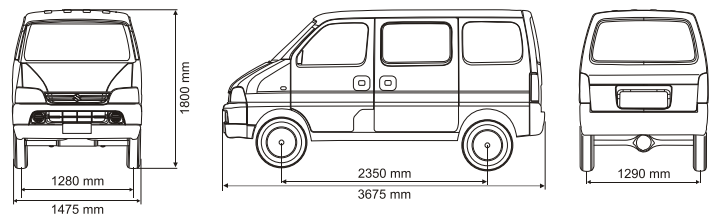

FEATURES

	5 Seater, Standard	5 Seater, AC	7 Seater, Standard
COMFORT			
Air-Conditioner	—	S	—
Heater	S	S	S
Reclining Front Seats	S	S	S
Sliding Driver Seat	S	S	S
Integrated Head Rests - Front Row	S	S	S
INSTRUMENT PANEL AND CONSOLE			
Speedometer Illumination Colour	Amber	Amber	Amber
Multi Tripmeter	S	S	S
Digital Meter Cluster (Fuel level, Odometer, Tripmeter)	S	S	S
Audio 1 Din Box + Cover	S	S	S
INTERIOR			
Both side Sunvisor	S	S	S
Assist Grips (Co-driver + Rear)	S	S	S
Molded Roof Lining	S	S	S
Molded Floor Carpet	S	S	S
Interior Colour	Dual Tone	Dual Tone	Dual Tone
Front Cabin Lamp	S	S	S
Rear Cabin Lamp	S	S	S
EXTERIOR			
Wheel Covers	Center Cap	Center Cap	Center Cap
Tubeless Tyres	S	S	S
Front Mud Flaps	S	S	S
Badging	Decal	Emblem	Decal
Body Graphics	—	S	S
Outside Rear View Mirror (Left & Right)	S	S	S
SAFETY & SECURITY			
Headlamp Leveling	S	S	S
Side Impact Beams	S	S	S
Child Lock for Sliding Doors and Windows	S	S	S
Seat Belts for all Seats	S	S	S
High Mount Stop Lamp	S	S	S

S - Standard Equipment